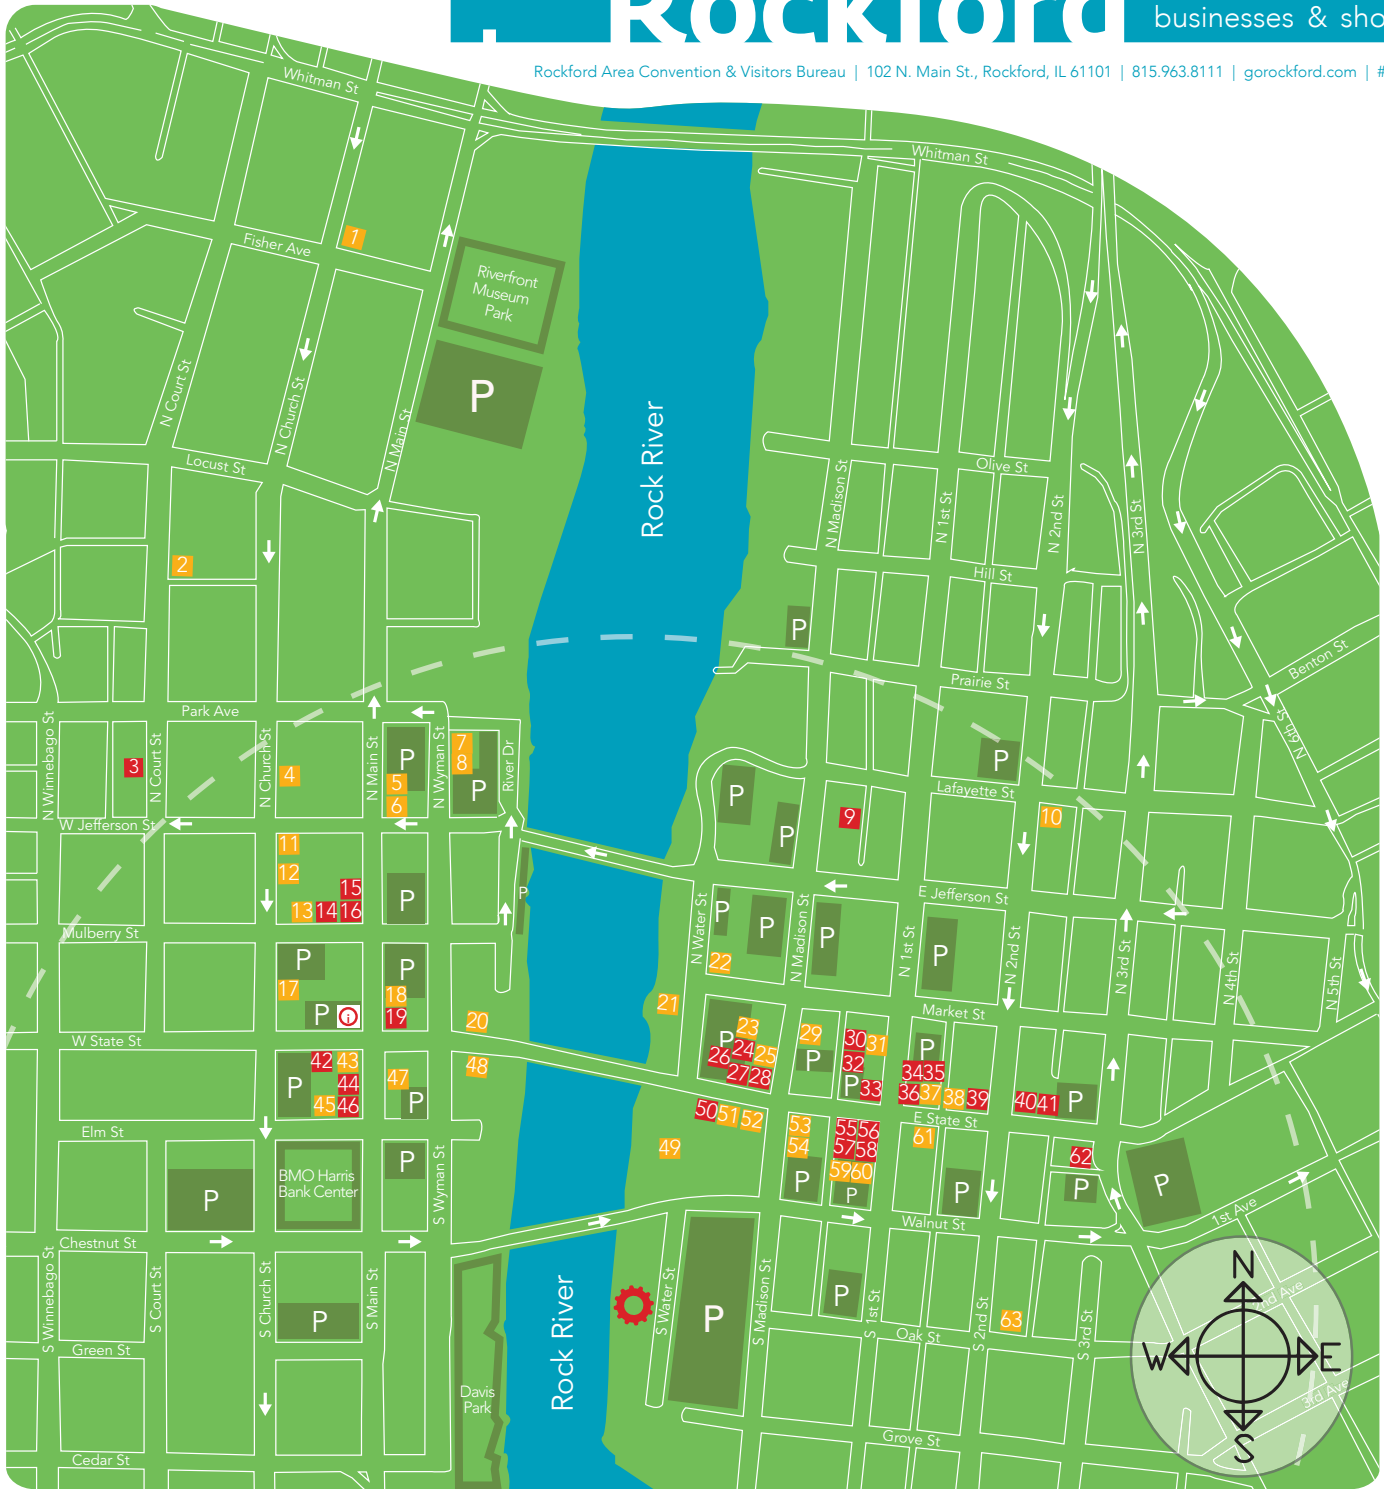

downtown

Rockford

businesses & shopping

Rockford Area Convention & Visitors Bureau | 102 N. Main St., Rockford, IL 61101 | 815.963.8111 | gorockford.com | #gorockford

As of February 2018

Businesses

1. HomeStart
2. Steven Whitmore Law Office
4. Milestone
5. Transform Rockford
6. Rockford Metro Agency
7. RAEDC
8. Hinshaw & Culbertson
10. Meridian
11. USA Mobility
12. AT&T
13. Hans Rupert Photography
17. Greg Tuite & Associates
18. TAC Rockford
20. Luther Center
21. Waterside Building
22. RAMP
23. The Standard
25. YMCA Offices
29. Northern Illinois Optical

31. Urban Equities Properties
37. Nadi Creative Branding Group
38. James Moore Law Office
43. Chamber of Commerce
45. MacCloskey Kesler & Associates, LLP
47. Springleaf Finance Services
48. PNC Plaza
49. Rockford Register Star
51. Mandy Blair Photography
52. Namaste Studios
53. Oak Street Health
54. Kaney Building
59. Accent on Events
60. Reformers Unanimous
61. Chase Bank
63. Music Academy in Rockford

Shopping

3. 320 Store
9. Rocktown Adventures
14. City Tobacco & More
15. Downtown Shoes & Boutique
16. Palace Shoe Repair
19. JR Kortman Center of Design
24. Tique Furnishings
26. London Avenue Designs
27. Arch Apothecary
28. The Collector's Bench
30. Bennie's Cleaners
32. Bath & Body Fusion
33. Salvaged by Sonya
34. Noah's Ark
35. The Parlour
36. Rockford Art Deli
39. Rockford Orthopedic
40. Lucette Salon & Day Spa
41. 510 Threads

42. The Symbols
44. Downtown Barbers Shave Club
46. Rockford Office Supply
50. Runner's Image
55. White Light Mercantile
56. Minglewood
57. Ground Floor Skateboards
58. Distinguished Gentlemen's Menswear
62. Luna Datura's Curious Gifts

Key

- Parking
- Labeled Site
- One Way Street
- UW Health Sports Factory
- 0.5 Mile Walking Distance From Sports Factory
- Rockford Area CVB